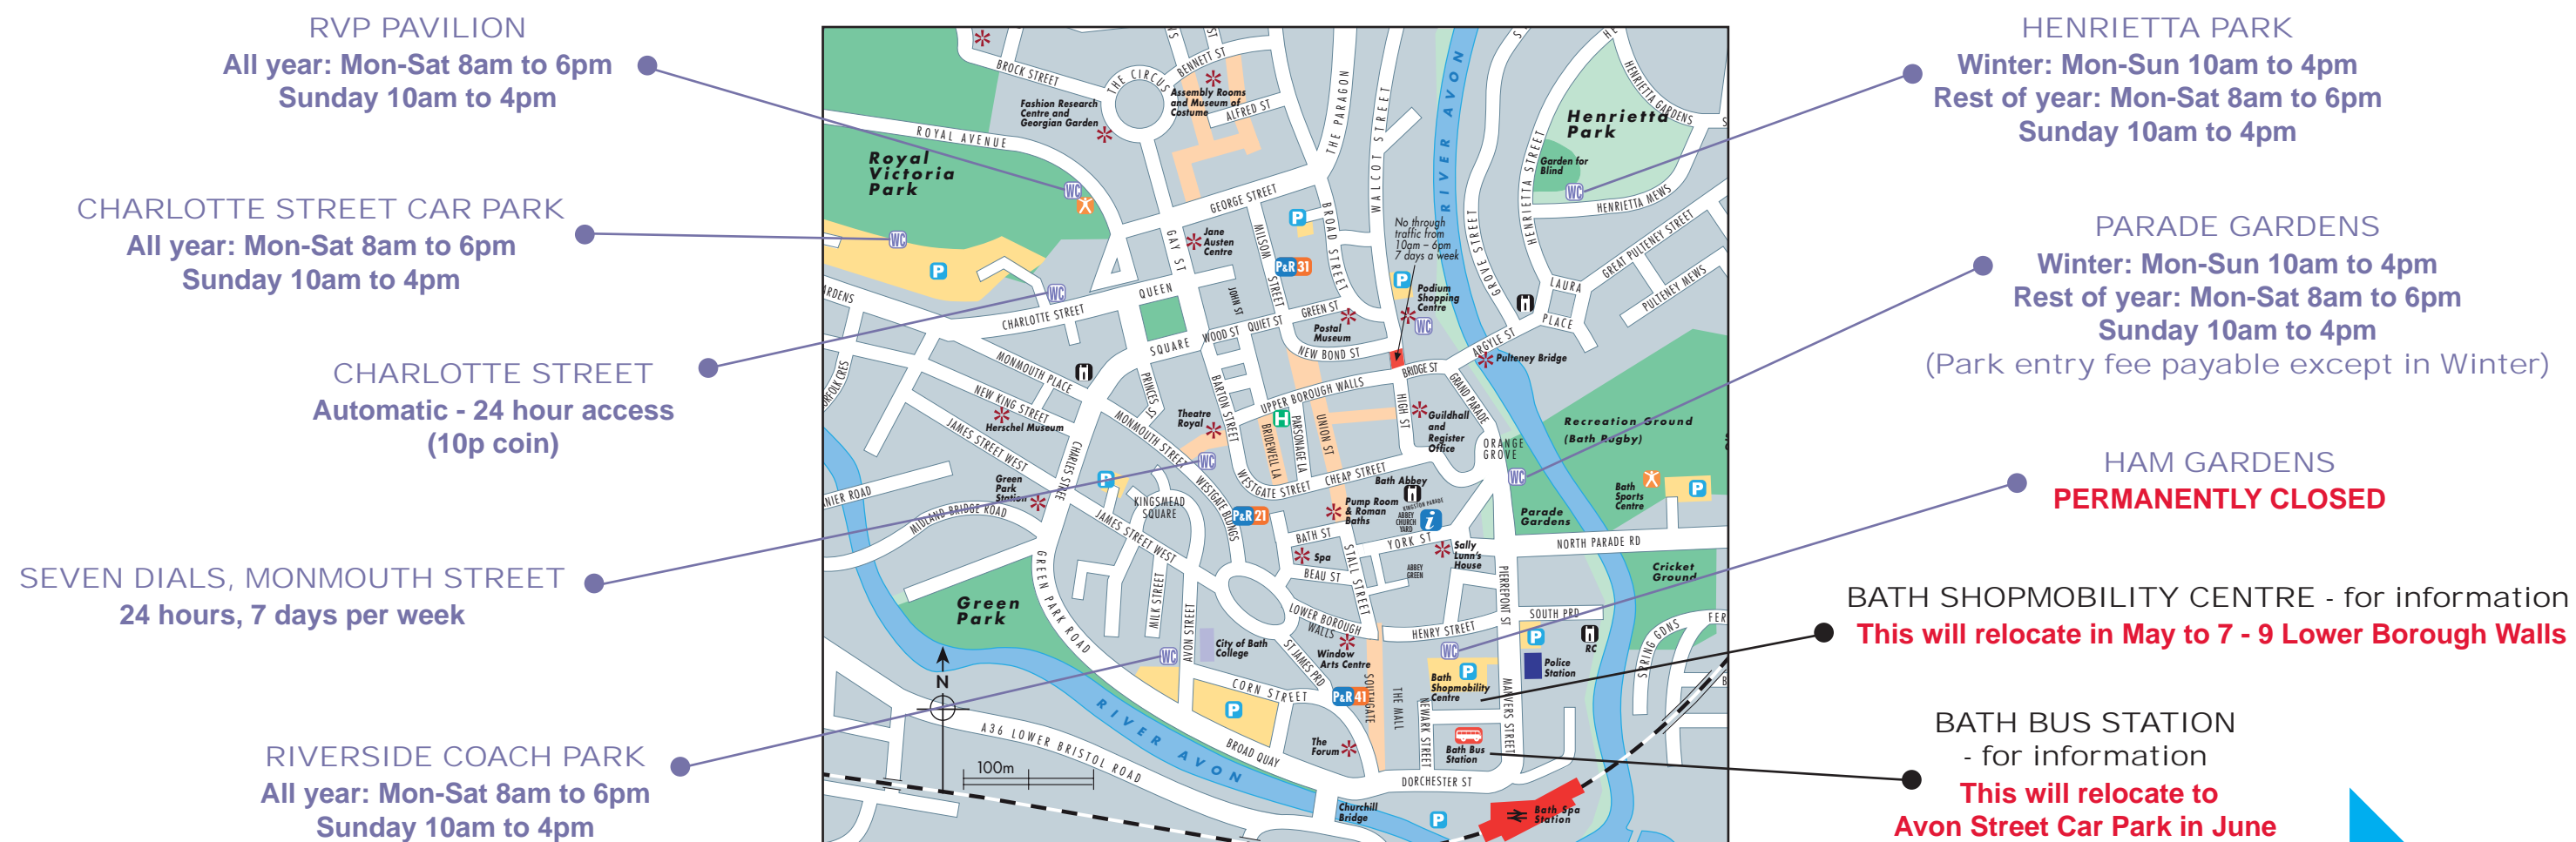

The public toilet facilities at Ham Gardens have closed permanently due to the start of the Southgate redevelopment project. For more information on the redevelopment and construction programme, please visit the website www.southgatebath.com

We apologise for any inconvenience this may cause and take this opportunity to advise you that there are alternative public conveniences as shown on the map below.

For further information please call Council Connect on 01225 39 40 41 Text 07797 806545 or Email councilconnect@bathnes.gov.uk